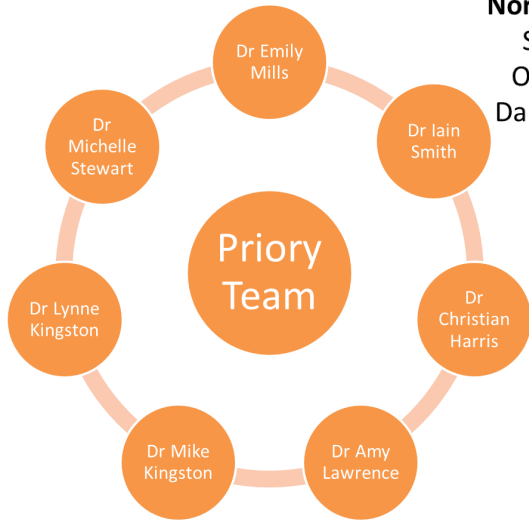

North / Central
Scale Hall
Owen Road
Dalton Square